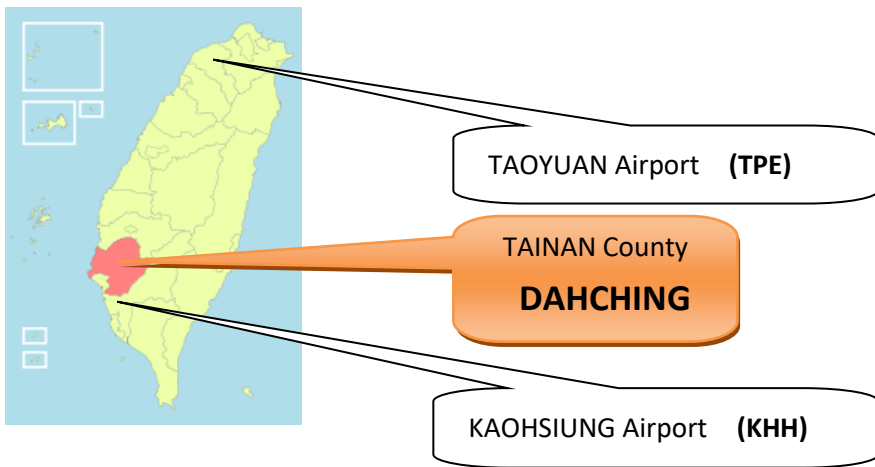

HOW TO GET TO **DAHCHING**

There are 2 international airport in Taiwan;

1. KAOHSIUNG International airport (KHH) &
2. TAOYUAN international airport (TPE).

Dahching is located the city within 1 hour of drive from KHH and 3 hours of drive from TPE.

It is advised to take HIGH SPEED RAIL (HSR) to come to Tainan if you lands in TPE airport.

ARRIVING IN KAOHSIUNG INTERNATIONAL AIRPORT (KHH)

If you are arriving in KHH, please advise us your arrival time, Dahching will arrange to pick you up from the airport.

Homepage of Kaohsiung International airport --- http://www.kia.gov.tw/english/e_index.asp

*Distance to Queena Plaza Hotel or to **DAHCHING** : 40Min by car*

ARRIVING IN TAOYUAN INTERNATIONAL AIRPORT (TPE)

You may click the underneath link to check the timetable from Taoyuan to Tainan.

Homepage of Taiwan High Speed Rail --- <http://www.thsrc.com.tw/en/?lc=en>

Distance to DAHCHING : 25Min by Car.

Cell phone (Lily) +886-910131225 Office telephone +886-6-5932646