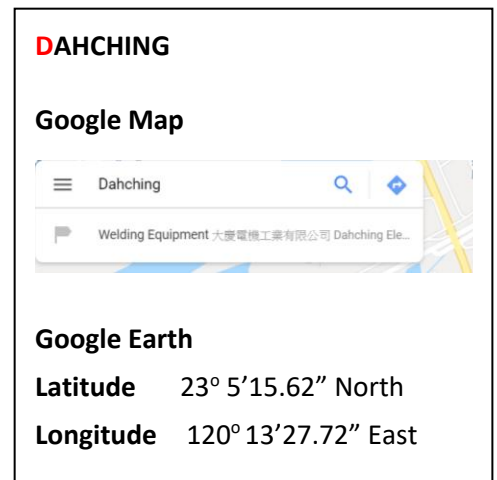

HOW TO GET TO **DAHCHING**

There are 2 international airport in Taiwan;

1. KAOHSIUNG International airport (KHH) &
2. TAOYUAN international airport (TPE).

Dahching is located the city within 1 hour of drive from KHH and 3 hours of drive from TPE.

It is advised to take HIGH SPEED RAIL (HSR) to come to Tainan if you lands in TPE airport.

ARRIVING IN KAOHSIUNG INTERNATIONAL AIRPORT (KHH)

If you are arriving in KHH, please advise us your arrival time, Dahching will arrange to pick you up from the airport.

Homepage of Kaohsiung International airport --- <http://www.kia.gov.tw/english/e_index.asp>

*Distance to Queena Plaza Hotel or to **DAHCHING** : 40Min by car*

ARRIVING IN TAOYUAN INTERNATIONAL AIRPORT (TPE)

If you are arriving in TPE, it is advised that you take HSR (High Speed Rail) from TPE to Tainan HSR station.

We will pick you up from the Tainan HSR Station

Homepage of TIA: <http://www.taoyuanairport.gov.tw/english/index.jsp>

*Distance to **DAHCHING** : 90Min by HSR.*

Take High Speed Rail to TAINAN - HSR (HIGH SPEED RAIL)

Take a Taxi from TPE to the TAOYUAN HSR Station. It cost around NT$300~450. Please show below to the Taxi Driver in case if there are any issues.